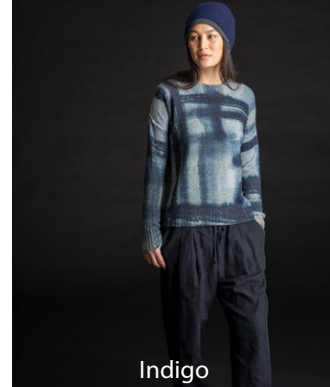

Indigo

F464
Rib Trim Vest