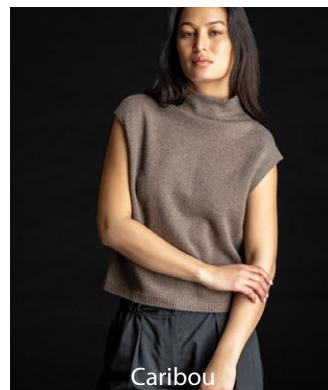

Misty Rose

F459
Funnel Neck Top